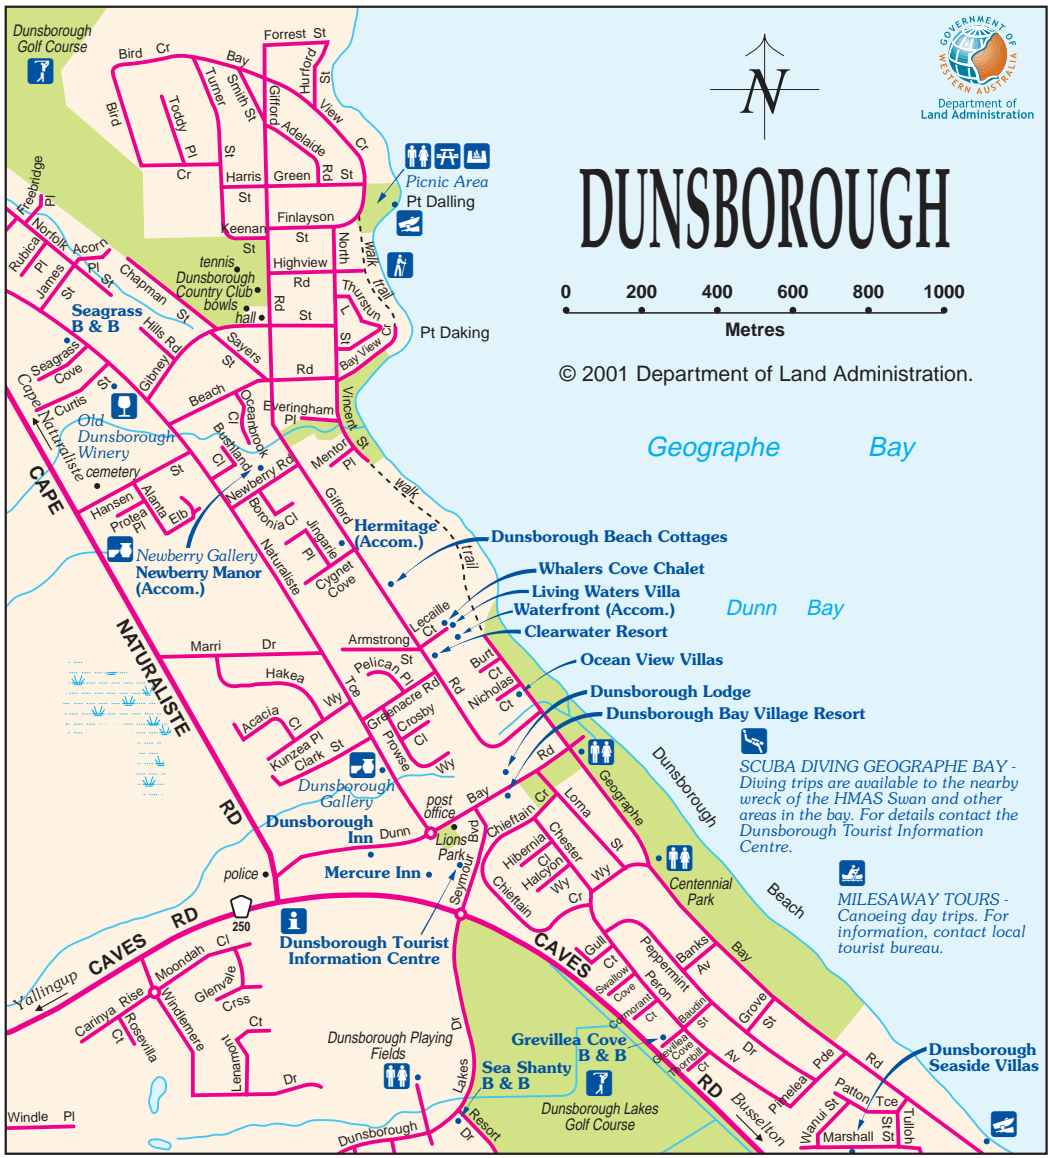

# DUNSBOROUGH

© 2001 Department of Land Administration.

Geographe Bay

Dunn Bay

**SCUBA DIVING GEOGRAPHE BAY** - Diving trips are available to the nearby wreck of the HMAS Swan and other areas in the bay. For details contact the Dunsborough Tourist Information Centre.

**MILESAWAY TOURS** - Canoeing day trips. For information, contact local tourist bureau.

Dunsborough Seaside Villas