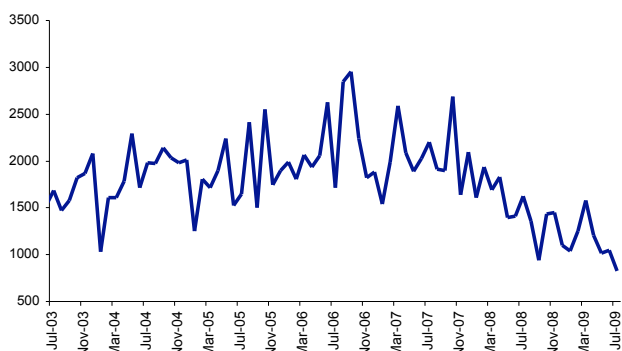

Number of subdivision lots

There were 163 Freehold Survey Deposited Plans lodged during July 2009 creating 829 subdivisional lots. This was a decrease in the number of lots of 21% from June 2009 (1,050) and 49% compared to June 2008 (1,624).