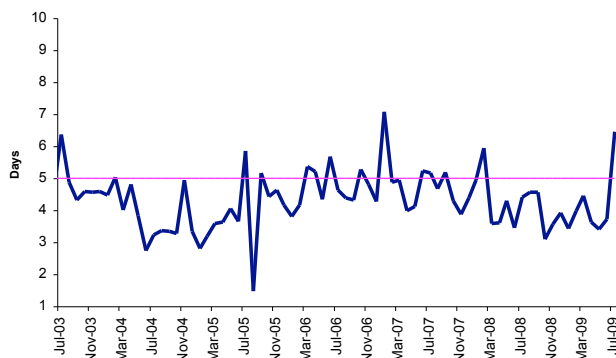

Time to register a certificate of title for large subdivisions

Target of 5 days

July 2009 recorded an average of 6.5 days to register a Certificate of Title over large subdivisions which was more than the Performance Indicator of 5 days.