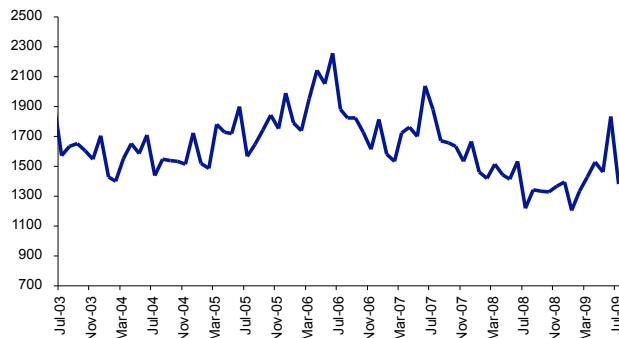

JULY | 2009

Landgate | Business Activity Profile

Average daily document lodgements

These include Transfers, Mortgages, and Discharge of Mortgages

The average daily document lodgement for July 2009 (1,379) showed a decrease of 24.9% from June 2009 (1,835). However, it was a 13% increase from July 2008 (1,221).