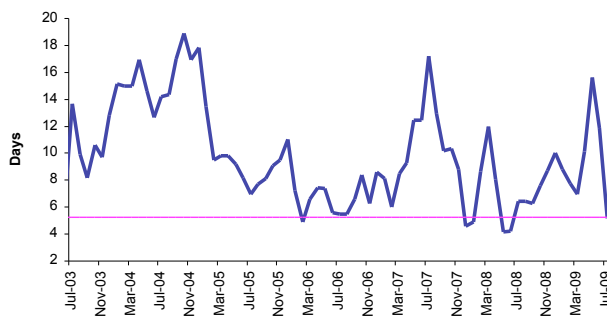

### Number of strata title lots

During July 2009, 238 strata plans were lodged creating 993 strata lots. This was an increase in strata lots created of 2.2% from the previous month (972) and 3% from July 2008 (964).

### Number of new lots

New lots created by Freehold Survey Deposited Plans or by Strata Plan. Includes existing lots that are extinguished but not subtracted.

The total of 1,822 new lots created during July 2009 decreased by 9.9% from June 2009 (2,022) and 30% from July 2008 (2,588).