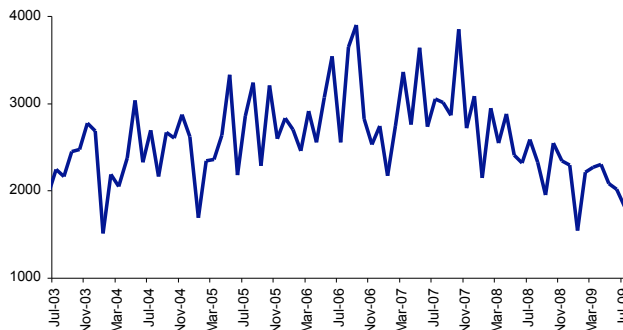

Number of new lots

New lots created by Freehold Survey Deposited Plans or by Strata Plan. Includes existing lots that are extinguished but not subtracted.

The total of 1,822 new lots created during July 2009 decreased by 9.9% from June 2009 (2,022) and 30% from July 2008 (2,588).