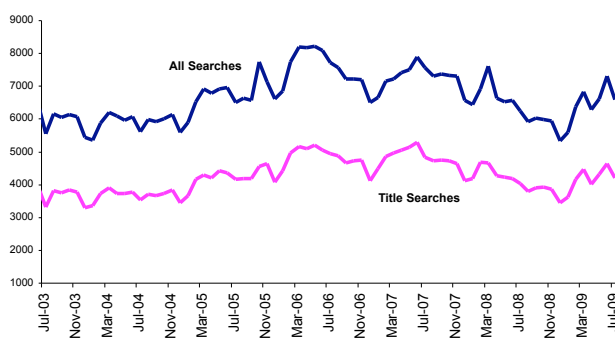

Average daily searches

Finding and obtaining a copy of a statutory document (Certificate of Title, Deposited Plan, etc)

Average daily searches (all types) during July 2009 (6,600) decreased by 9.6% from June 2009 (7,299) but was 5.7% more than July 2008 (6,247).

The average daily title search for July 2009 (4,206) decreased by 9.6% from the previous month (4,653). However, it was an increase of 4.4% from July 2008 (4,028).