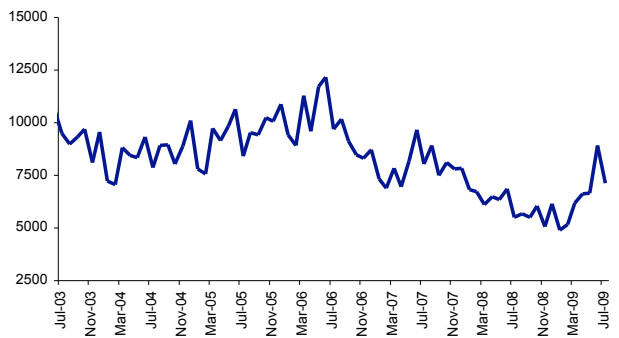

Monthly transfer lodgements

Refer to table at page 5 of this report

The number of transfer documents lodged during July 2009 (7,140) was a decrease of 20% from June 2009 (8,917) but showed a 30% increase from July 2008 (5,495). 1,457 (20.5%) of transfer documents were in the $300,001 - $400,000 consideration price range and 1,294 (18%) were in the $200,001 - $300,000 consideration price range.

The number of mortgages lodged during July 2009 (9,097) decreased by 14.3% from the previous month (10,616) but was nearly 21% more than July 2008 (7,540).