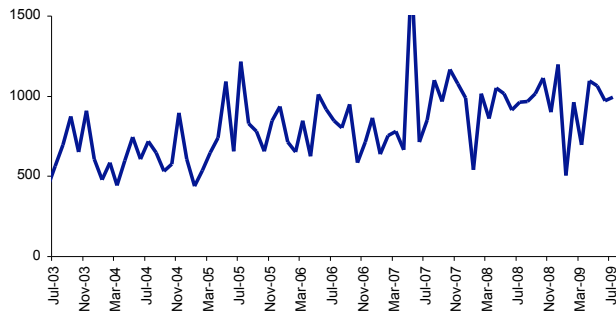

JULY | 2009

Landgate | Business Activity Profile

Number of strata title lots

During July 2009, 238 strata plans were lodged creating 993 strata lots. This was an increase in strata lots created of 2.2% from the previous month (972) and 3% from July 2008 (964).