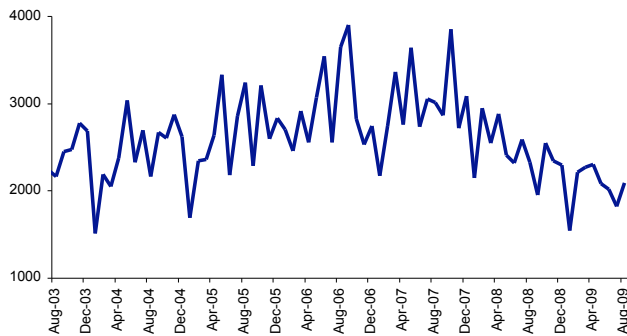

Number of new lots

New lots created by Freehold Survey Deposited Plans or by Strata Plan. Includes existing lots that are extinguished but not subtracted.

A total of 2,089 new lots were created during August 2009, an increase of 14.6% from August 2008 (1,822). But it showed a 10.2% decrease from August 2008 (2,325).