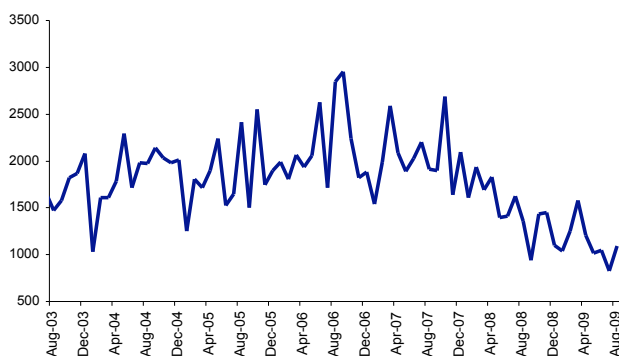

The number of mortgages lodged during August 2009 (8,520) decreased by 6.3% from the previous month (9,097) but was 13.5% more than August 2008 (7,504).

Average daily searches

Finding and obtaining a copy of a statutory document (Certificate of Title, Deposited Plan, etc)

Average daily searches (all types) during August 2009 (7,036) increased by 6.6% from July 2009 (6,600) and 18.7% from August 2008 (5,925).

The average daily title search for August 2009 (4,429) increased by 5.3% from the previous month (4,206) and 16.7% from August 2008 (3,796).