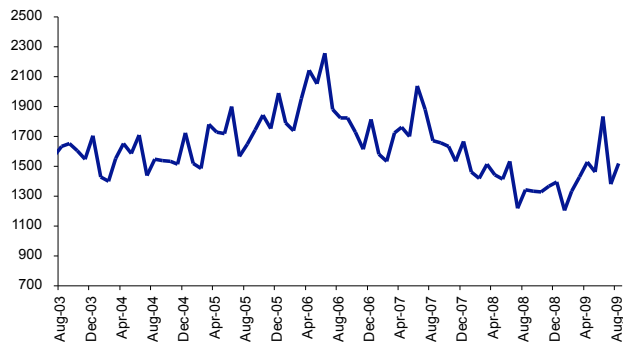

AUGUST | 2009

Landgate | Business Activity Profile

Average daily document lodgements

These include Transfers, Mortgages, and Discharge of Mortgages

The average daily document lodgement for August 2009 (1,520) showed an increase of 10.2% from July 2009 (1,379) and 13.2% from August 2008 (1,343).