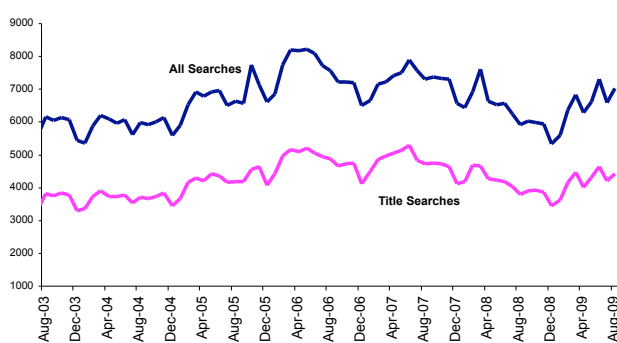

Average daily searches

Finding and obtaining a copy of a statutory document (Certificate of Title, Deposited Plan, etc)

Average daily searches (all types) during August 2009 (7,036) increased by 6.6% from July 2009 (6,600) and 18.7% from August 2008 (5,925).

The average daily title search for August 2009 (4,429) increased by 5.3% from the previous month (4,206) and 16.7% from August 2008 (3,796).