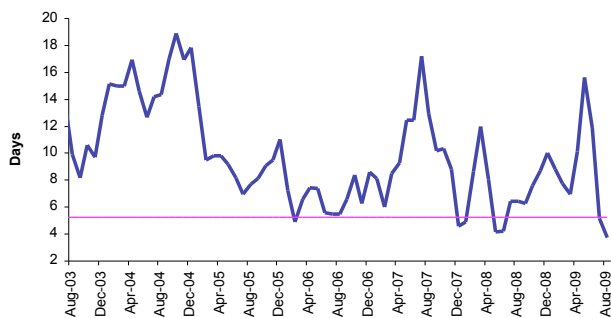

AUGUST | 2009

Landgate | Business Activity Profile

Number of strata title lots

During August 2009, 183 strata plans were lodged creating 997 strata lots. This was a minimal increase in strata lots created of 0.4% from the previous month (993). It was also an increase of 2.9% from August 2008 (969).

Number of new lots

New lots created by Freehold Survey Deposited Plans or by Strata Plan. Includes existing lots that are extinguished but not subtracted.

A total of 2,089 new lots were created during August 2009, an increase of 14.6% from August 2008 (1,822). But it showed a 10.2% decrease from August 2008 (2,325).