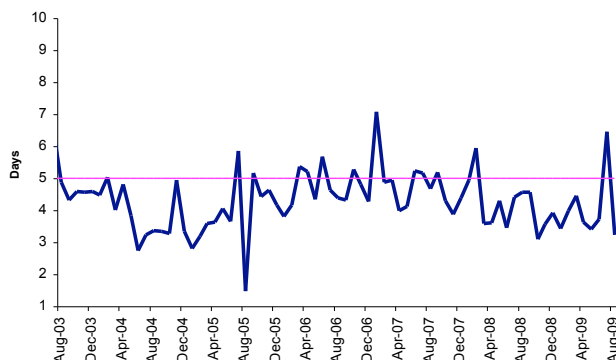

Time to register a certificate of title for large subdivisions

Target of 5 days

August 2009 recorded an average of 3.3 days to register a Certificate of Title over large subdivisions which met the Performance Indicator of 5 days.