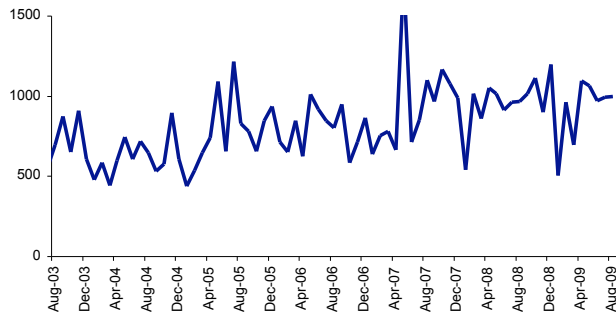

AUGUST | 2009

Landgate | Business Activity Profile

Number of strata title lots

During August 2009, 183 strata plans were lodged creating 997 strata lots. This was a minimal increase in strata lots created of 0.4% from the previous month (993). It was also an increase of 2.9% from August 2008 (969).