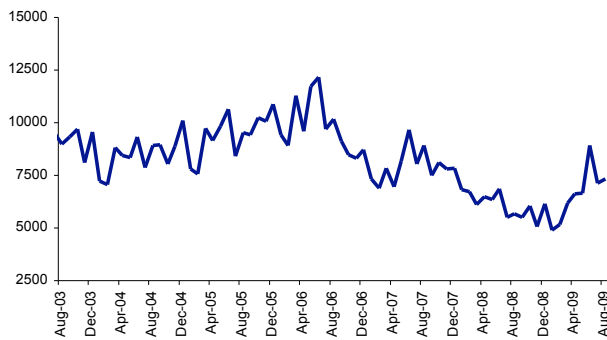

Landgate

www.landgate.wa.gov.au

AUGUST | 2009

Landgate | Business Activity Profile

Average daily document lodgements

These include Transfers, Mortgages, and Discharge of Mortgages

The average daily document lodgement for August 2009 (1,520) showed an increase of 10.2% from July 2009 (1,379) and 13.2% from August 2008 (1,343).