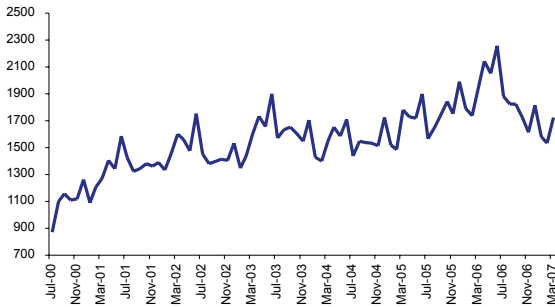

March '07

Average daily document lodgements:

These include Transfers, Mortgages, and Discharge of Mortgages.

The average daily document lodgement for March 2007 (1,723) increased by 12.5% from February 2007 (1,531) but was 11.7% less than March 2006 (1,952).