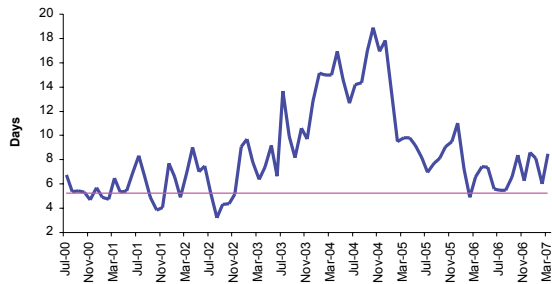

There were 227 Freehold Survey Deposited Plans lodged during March 2007 creating 2,585 sub-divisional lots. This was a significant increase of 30% from February 2007 (1,987) and 25% from March 2006 (2,067). It also created a new March record.

March '07

Number of strata title lots

During March 2007, 206 strata plans were lodged creating 783 strata lots, an increase of 4% from February 2007 (754). However, it fell by 8% from March 2006 (849) - the current March record.

Number of new lots

New lots created by Freehold Survey Deposited Plans or by Strata Plan. Includes existing lots that are extinguished but not subtracted.

A total of 3,368 new lots were created during March 2007, a substantial increase of 22.9% from February 2007 (2,741) and 15.5% from March 2006 (2,916), creating a new record for March.