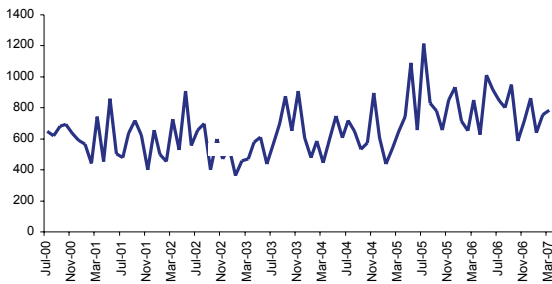

March '07

Number of strata title lots

During March 2007, 206 strata plans were lodged creating 783 strata lots, an increase of 4% from February 2007 (754). However, it fell by 8% from March 2006 (849) - the current March record.