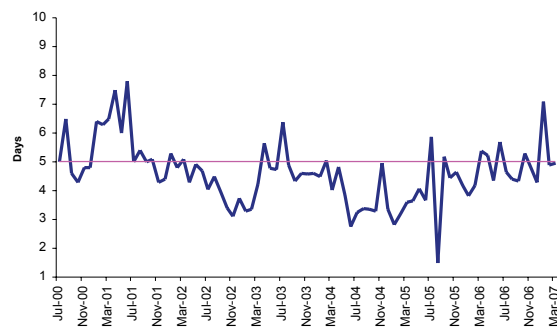

Time to register a certificate of title for large subdivisions

Target of 5 days

February 2007 recorded an average of 5 days (similar to February) to register a Certificate of Title over large subdivisions, which met the Performance Indicator.