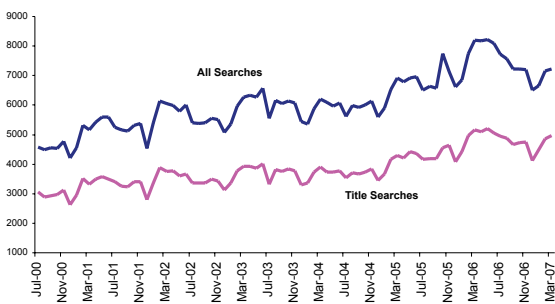

Average daily searches

Finding and obtaining a copy of a statutory document (Certificate of Title, Survey, etc)

Average daily searches (all types) for March 2007 (7,215) increased by a minimal 1% from February 2007 (7,148) but was 12% less than March 2006 (8,188).

The average daily title search (4,970) increased by 2.1% from the previous month (4,869) but decreased by 3.8% from March 2006 (5,164).