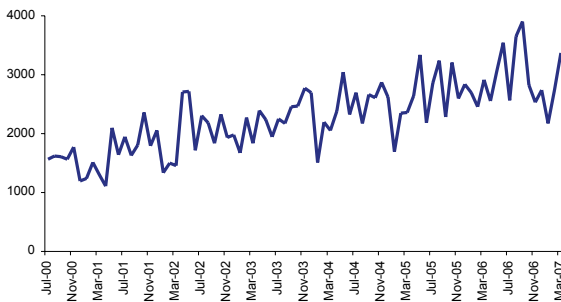

Number of new lots

New lots created by Freehold Survey Deposited Plans or by Strata Plan. Includes existing lots that are extinguished but not subtracted.

A total of 3,368 new lots were created during March 2007, a substantial increase of 22.9% from February 2007 (2,741) and 15.5% from March 2006 (2,916), creating a new record for March.