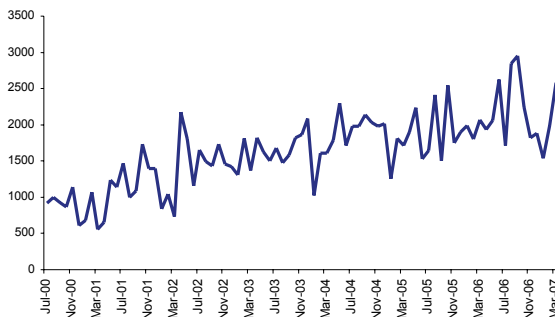

Monthly transfer lodgements:

Refer to table at page 5 of this report

The number of transfer documents lodged for March 2007 (7,846) increased by 14% from February 2007 (6,889). However, it was a 30.5% decrease from the March 2006 record (11,296). The majority of transfer documents lodged (1,439) were in the \$300,001 - \$400,000 consideration price range, followed by 1,296 in the range of \$200,001 - \$300,000. The total transfer consideration for the month was \$3.6 billion.

The number of mortgages lodged during March 2007 (10,229), which secured \$5.8 billion, increased by 18.1% from the previous month (8,659) but showed a decrease of 16.6% from March 2006 (12,259).

Average daily searches

The average daily title search (4,970) increased by 2.1% from the previous month (4,869) but decreased by 3.8% from March 2006 (5,164).

Number of subdivision lots

The title 'Freehold Survey Deposited Plans' has replaced the previous wording of 'plans and diagrams'.