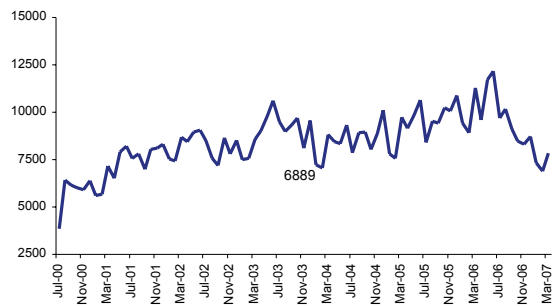

Average daily searches (7,215) rose by a minimal 1 per cent from the previous month (7,148), but was 12 per cent less than March 2006 (8,188).

The number of subdivisional lots created (2,585) increased by 30 per cent from the previous month (1,987). It was 25 per cent more than March 2006 (2,067) and created a new March record.

- The average daily document lodgement was 1,611 – 12 per cent less than last year's March Quarter record (1,827).
- A total of 22,081 transfer documents were lodged – 25.5 per cent less than last year's March Quarter record (29,653).
- Average daily searches were 7,009 – 8 per cent less than last year's March Quarter record (7,592).
- The number of new lots created was 8,286 – 2.6 per cent more than last year (8,072) and created a new March Quarter record.

Lists of all statistics commence at page 5 of this publication.

March '07

Average daily document lodgements:

These include Transfers, Mortgages, and Discharge of Mortgages.

The average daily document lodgement for March 2007 (1,723) increased by 12.5% from February 2007 (1,531) but was 11.7% less than March 2006 (1,952).

Monthly transfer lodgements:

Refer to table at page 5 of this report

The number of transfer documents lodged for March 2007 (7,846) increased by 14% from February 2007 (6,889). However, it was a 30.5% decrease from the March 2006 record (11,296). The majority of transfer documents lodged (1,439) were in the \$300,001 - \$400,000 consideration price range, followed by 1,296 in the range of \$200,001 - \$300,000. The total transfer consideration for the month was \$3.6 billion.