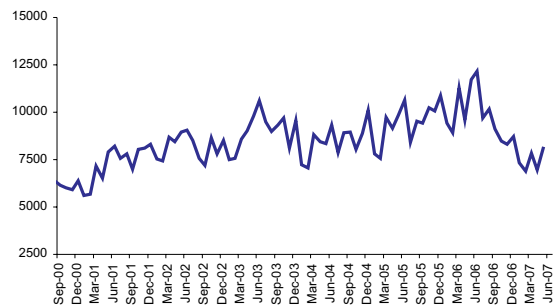

Lists of all statistics commence at page 5 of this publication.

June '07

Average daily document lodgements:

These include Transfers, Mortgages, and Discharge of Mortgages.

The average daily document lodgement for June 2007 (2,036) increased by 19.8% from May 2007 (1,699). However, it was a 9.9% decrease from June 2006 (2,259).

Monthly transfer lodgements:

Refer to table at page 5 of this report

The number of transfer documents lodged for June 2007 (9,672) increased by 18.3% from May 2007 (8,172) but decreased by 20.4% from the all time monthly record (12,158) set in June 2006. The majority of transfer documents lodged (1,768) were in the \$300,001 - \$400,000 consideration price range, followed closely by 1,757 in the range of \$200,001 - \$300,000. The total transfer consideration for the month was \$4.9 billion.