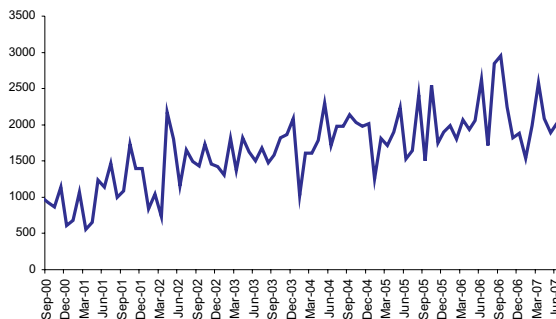

Monthly transfer lodgements:

Refer to table at page 5 of this report

The number of transfer documents lodged for June 2007 (9,672) increased by 18.3% from May 2007 (8,172) but decreased by 20.4% from the all time monthly record (12,158) set in June 2006. The majority of transfer documents lodged (1,768) were in the \$300,001 - \$400,000 consideration price range, followed closely by 1,757 in the range of \$200,001 - \$300,000. The total transfer consideration for the month was \$4.9 billion.

The number of mortgages lodged during June 2007 (11,942), which secured \$6.3 billion, increased by 8.4% from the previous month (11,019) but showed a decrease of 16.9% from June 2006 (14,378).

Average daily searches

The average daily title search for June 2007 (5,296) increased by 3% from the previous month (5,140) and 4.6% from June 2006 (5,064).

Number of subdivision lots

The title 'Freehold Survey Deposited Plans' has replaced the previous wording of 'plans and diagrams'.