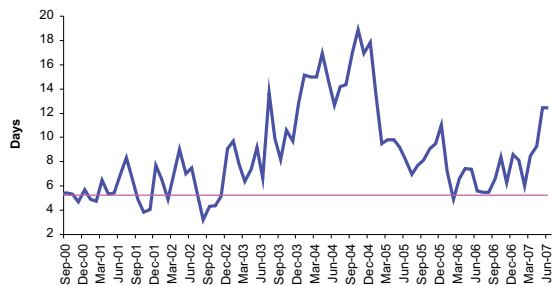

There were 258 Freehold Survey Deposited Plans lodged during June 2007 creating 2,023 sub-divisional lots, an increase of 7% from May 2007 (1,890). However, it showed a decrease of 23% from June 2006 (2,625).

June '07

Number of strata title lots

During June 2007, 179 strata plans were lodged creating 715 strata lots. This was a 59.2% decrease from the all time record set the previous month (1,752) and 22.1% from June 2006 (918).

Number of new lots

New lots created by Freehold Survey Deposited Plans or by Strata Plan. Includes existing lots that are extinguished but not subtracted.

A total of 2,738 new lots were created during June 2007, a decrease of 24.8% from the May 2007 record (3,642) and 22.7% from June 2006 (3,543).