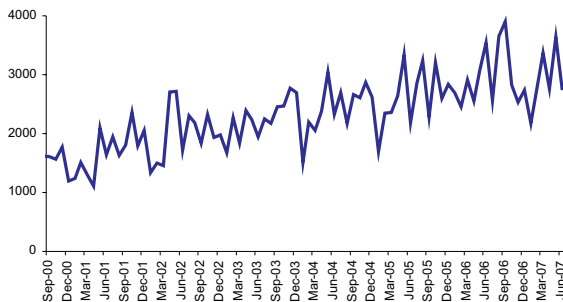

Number of new lots

New lots created by Freehold Survey Deposited Plans or by Strata Plan. Includes existing lots that are extinguished but not subtracted.

A total of 2,738 new lots were created during June 2007, a decrease of 24.8% from the May 2007 record (3,642) and 22.7% from June 2006 (3,543).