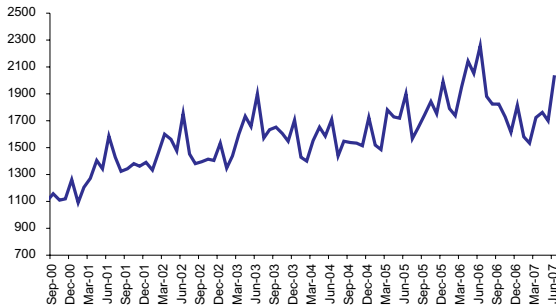

Average daily searches (7,897) rose by 5 per cent from the previous month (7,498), but was 2 per cent less than June 2006 (8,080).

The number of subdivisional lots created (2,023) rose by 7 per cent from May 2007 (1,890) but was down by 23 per cent from June 2006 (2,625).

- A total of 101,408 land transfers were lodged - 26 per cent lower than the previous Financial Year (121,684).
- Average daily searches finished at 7,273 per day - 1 per cent lower than last year (7,369).
- A total of 35,639 lots were created - 4 per cent higher than last year (34,270).
- 126,654 mortgages were registered - 8 per cent lower than last year (138,200).

Lists of all statistics commence at page 5 of this publication.

June '07

Average daily document lodgements:

These include Transfers, Mortgages, and Discharge of Mortgages.

The average daily document lodgement for June 2007 (2,036) increased by 19.8% from May 2007 (1,699). However, it was a 9.9% decrease from June 2006 (2,259).