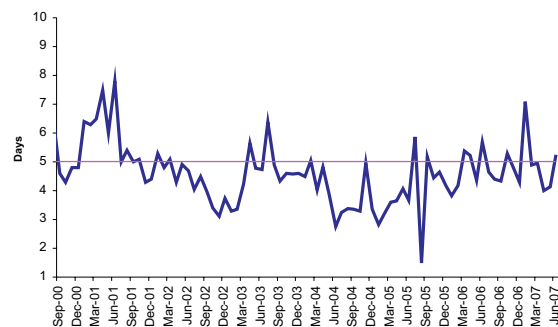

Time to register a certificate of title for large subdivisions

Target of 5 days

June 2007 recorded an average of 4 days, the same as the previous month, to register a Certificate of Title over large subdivisions. This met the Performance Indicator.