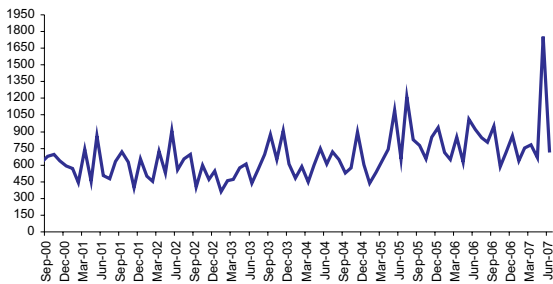

June '07

Number of strata title lots

During June 2007, 179 strata plans were lodged creating 715 strata lots. This was a 59.2% decrease from the all time record set the previous month (1,752) and 22.1% from June 2006 (918).