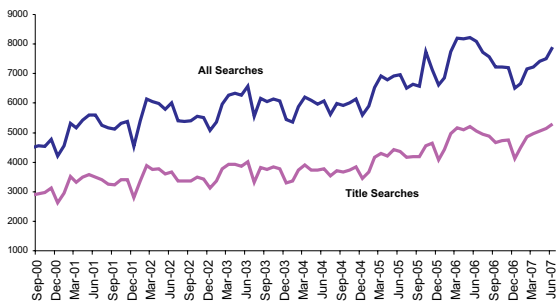

Average daily searches

Finding and obtaining a copy of a statutory document (Certificate of Title, Survey, etc)

Average daily searches (all types) for June 2007 (7,897) increased by 5.3% from May 2007 (7,498) but was a 2.3% decrease from June 2006 (8,080).

The average daily title search for June 2007 (5,296) increased by 3% from the previous month (5,140) and 4.6% from June 2006 (5,064).