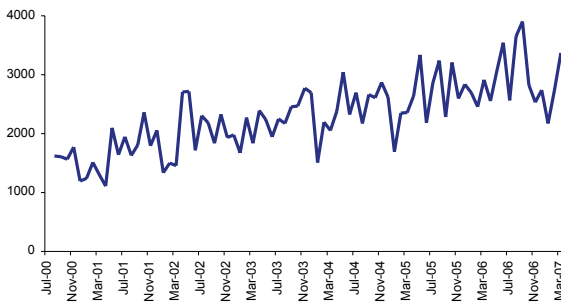

Number of new lots

New lots created by Freehold Survey Deposited Plans or by Strata Plan. Includes existing lots that are extinguished but not subtracted.
A total of 2,757 new lots were created during April 2007, a decrease of 18% from March 2007 (3,368) but an increase of 7% from April 2006 (2,558), creating a new record for April.