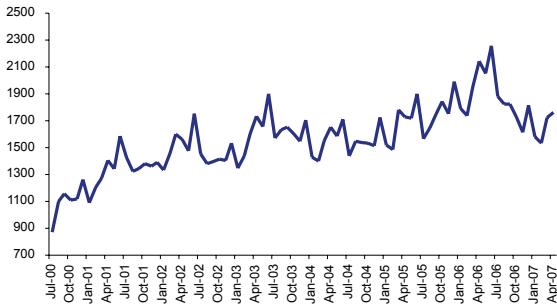

April '07

Average daily document lodgements:

These include Transfers, Mortgages, and Discharge of Mortgages.

The average daily document lodgement for April 2007 (1,760) increased by 2% from March 2007 (1,723) but was 17.9% less than April 2006 (2,144).