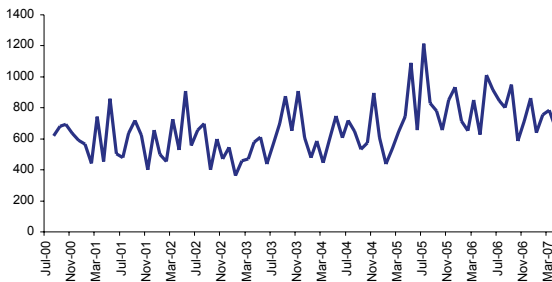

April '07

Number of strata title lots

During April 2007, 140 strata plans were lodged creating 667 strata lots, a decrease of 15% from March 2007 (783). However, this was an increase of 6% from April 2006 (626).