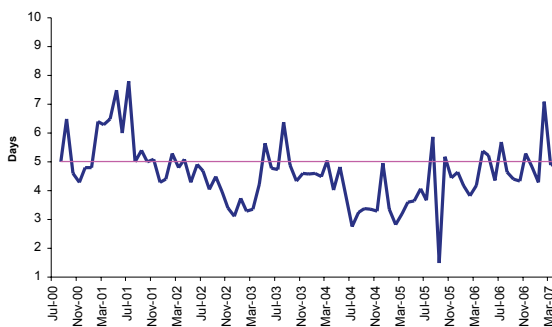

Time to register a certificate of title for large subdivisions

Target of 5 days
April 2007 recorded an average of 4 days to register a Certificate of Title over large subdivisions, which met the Performance Indicator.