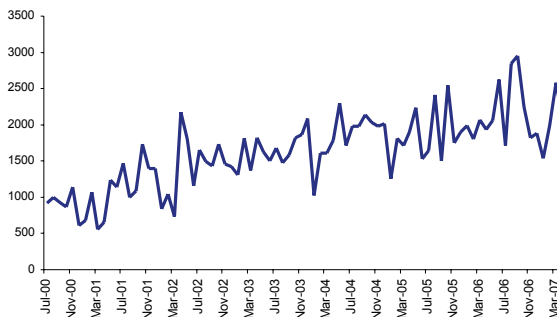

### Average daily document lodgements:

These include Transfers, Mortgages, and Discharge of Mortgages.

The average daily document lodgement for April 2007 (1,760) increased by 2% from March 2007 (1,723) but was 17.9% less than April 2006 (2,144).

### Monthly transfer lodgements:

Refer to table at page 5 of this report

The number of transfer documents lodged for April 2007 (6,975) decreased by 11% from March 2007 (7,846) and by a massive 27% from the April 2006 record (9,580). The majority of transfer documents lodged (1,301) were in the \$300,001 - \$400,000 consideration price range, followed by 1,123 in the range of \$200,001 - \$300,000. The total transfer consideration for the month was \$3.3 billion. The number of mortgages lodged during April 2007 (9,161), which secured \$4.6 billion, decreased by 10% from the previous month (10,229) and by 13% from April 2006 (10,606).

### Average daily searches

Finding and obtaining a copy of a statutory document (Certificate of Title, Survey, etc)

Average daily searches (all types) for April 2007 (7,423) increased by 3% from March 2007 (7,215), but was 9% less than April 2006 (8,169).

The average daily title search (5,050) increased by a minimal 1% from the previous month (4,970) but decreased by a minimal 1% from April 2006 (5,093).