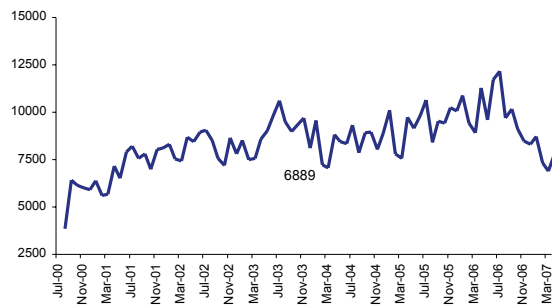

Monthly transfer lodgements:

Refer to table at page 5 of this report

The number of transfer documents lodged for April 2007 (6,975) decreased by 11% from March 2007 (7,846) and by a massive 27% from the April 2006 record (9,580). The majority of transfer documents lodged (1,301) were in the $300,001 - $400,000 consideration price range, followed by 1,123 in the range of $200,001 - $300,000. The total transfer consideration for the month was $3.3 billion. The number of mortgages lodged during April 2007 (9,161), which secured $4.6 billion, decreased by 10% from the previous month (10,229) and by 13% from April 2006 (10,606).