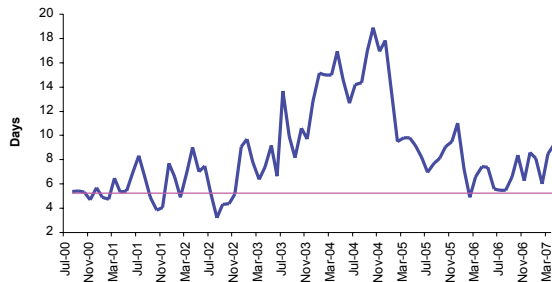

The average daily title search (5,050) increased by a minimal 1% from the previous month (4,970) but decreased by a minimal 1% from April 2006 (5,093).

### Number of subdivision lots

The title 'Freehold Survey Deposited Plans' has replaced the previous wording of 'plans and diagrams'.

There were 206 Freehold Survey Deposited Plans lodged during April 2007 creating 2,090 sub-divisional lots. This was a decrease of 19% from March 2007 (2,585) and an increase of 8% from April 2006 (1,932).

# April '07

**Number of strata title lots**

During April 2007, 140 strata plans were lodged creating 667 strata lots, a decrease of 15% from March 2007 (783). However, this was an increase of 6% from April 2006 (626).

**Number of new lots**

New lots created by Freehold Survey Deposited Plans or by Strata Plan. Includes existing lots that are extinguished but not subtracted.  
A total of 2,757 new lots were created during April 2007, a decrease of 18% from March 2007 (3,368) but an increase of 7% from April 2006 (2,558), creating a new record for April.