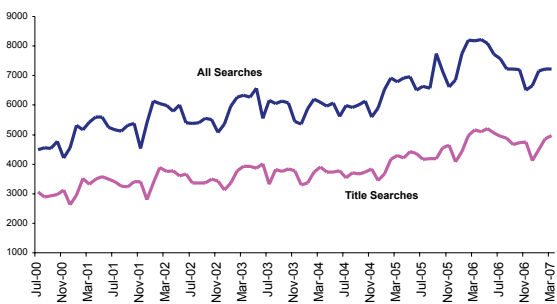

Average daily searches

Finding and obtaining a copy of a statutory document (Certificate of Title, Survey, etc)

Average daily searches (all types) for April 2007 (7,423) increased by 3% from March 2007 (7,215), but was 9% less than April 2006 (8,169).

The average daily title search (5,050) increased by a minimal 1% from the previous month (4,970) but decreased by a minimal 1% from April 2006 (5,093).